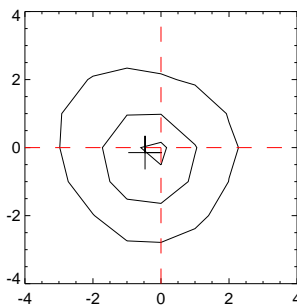

NGC5339.phot.1.fits (2010-03-31T21:32:23)
NGC5339.1.finmask.fits

XC, YC (iraf)= 276.53, 796.85
ELLIP = 0.234 +/- 0.011
PA = 34.5 +/- 3.5
range= 90.- 110.
SKY= 0.11781 +/- 0.00466

A25_pix= 72.8 T= 1.2 B
BT= 12.84 MABS=-20.41
ELLIP, PA= 0.178 84.7

21-Dec-2010 15:21:32.00

make_datalist0.pro (version HS230610/211210)